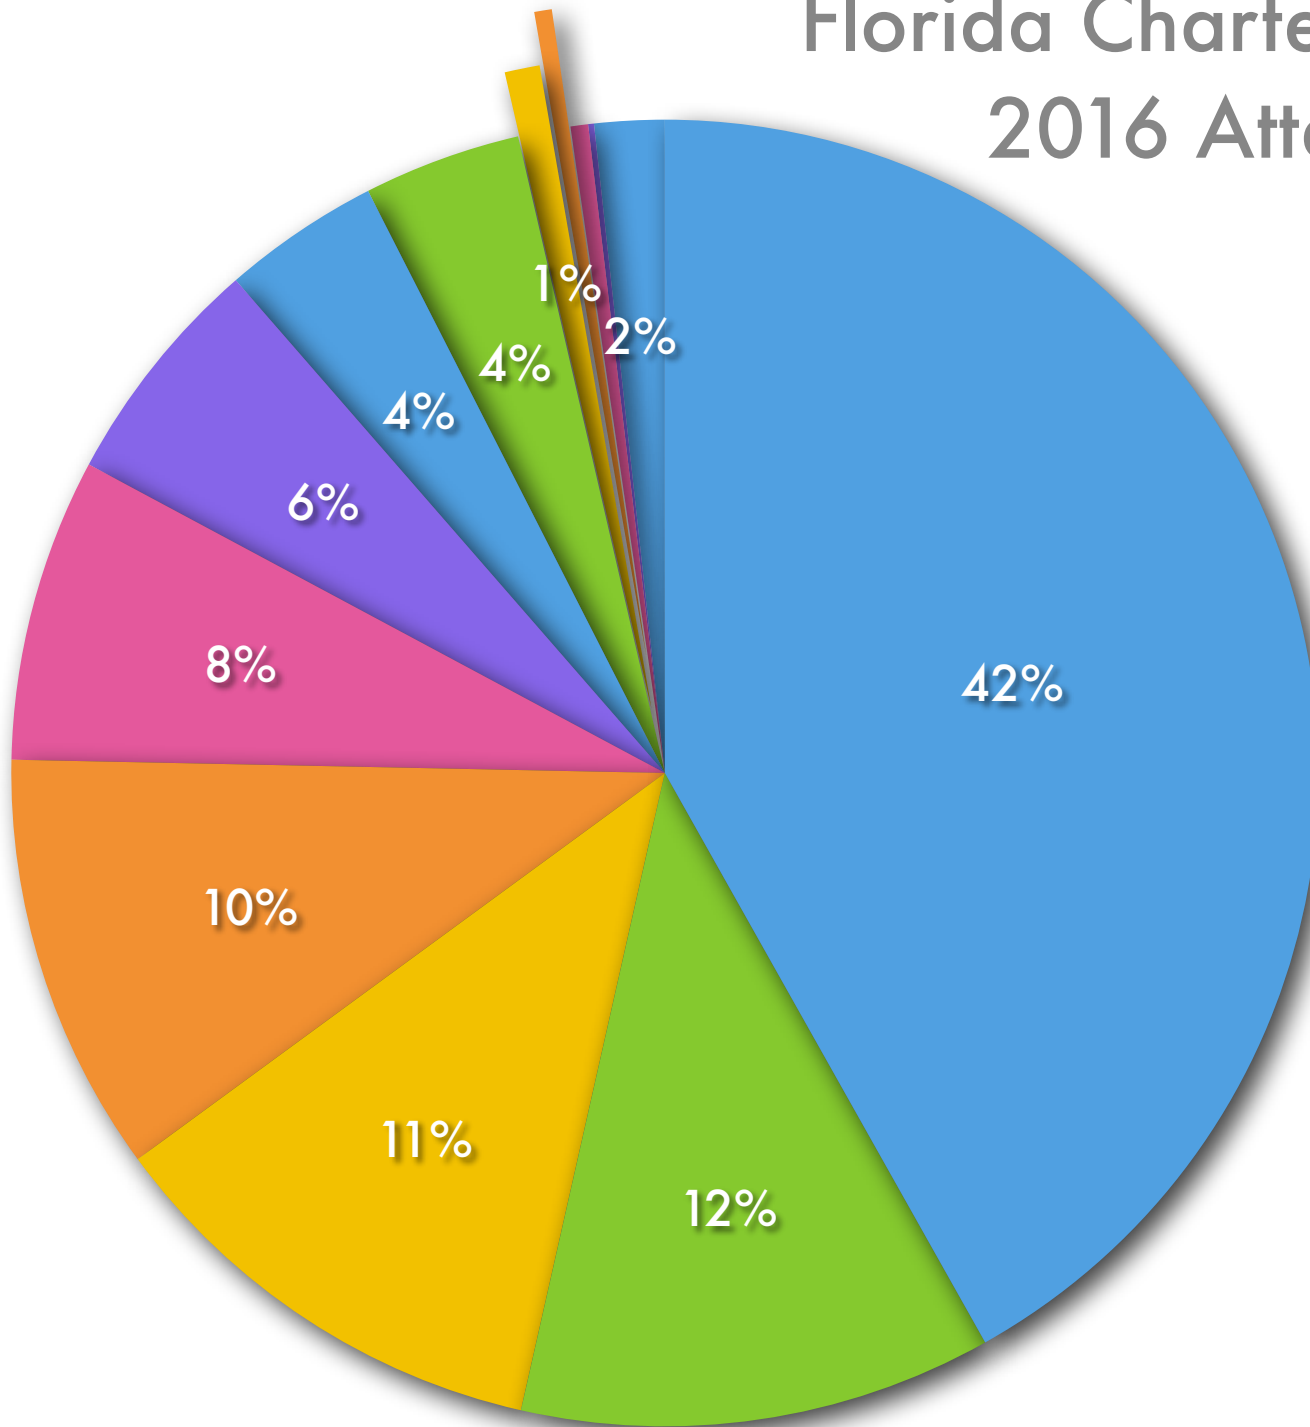

Florida Charter School Conference 2016 Attendee Demographics

- School-based Administrator
- School Board Member
- Teacher
- Management Company Representative
- Business / Community Representative
- School Support Staff
- District-based Administrator
- State Agency Employee
- Student
- District Employee
- University / College Representative
- Parent / PTA / PTO
- Other