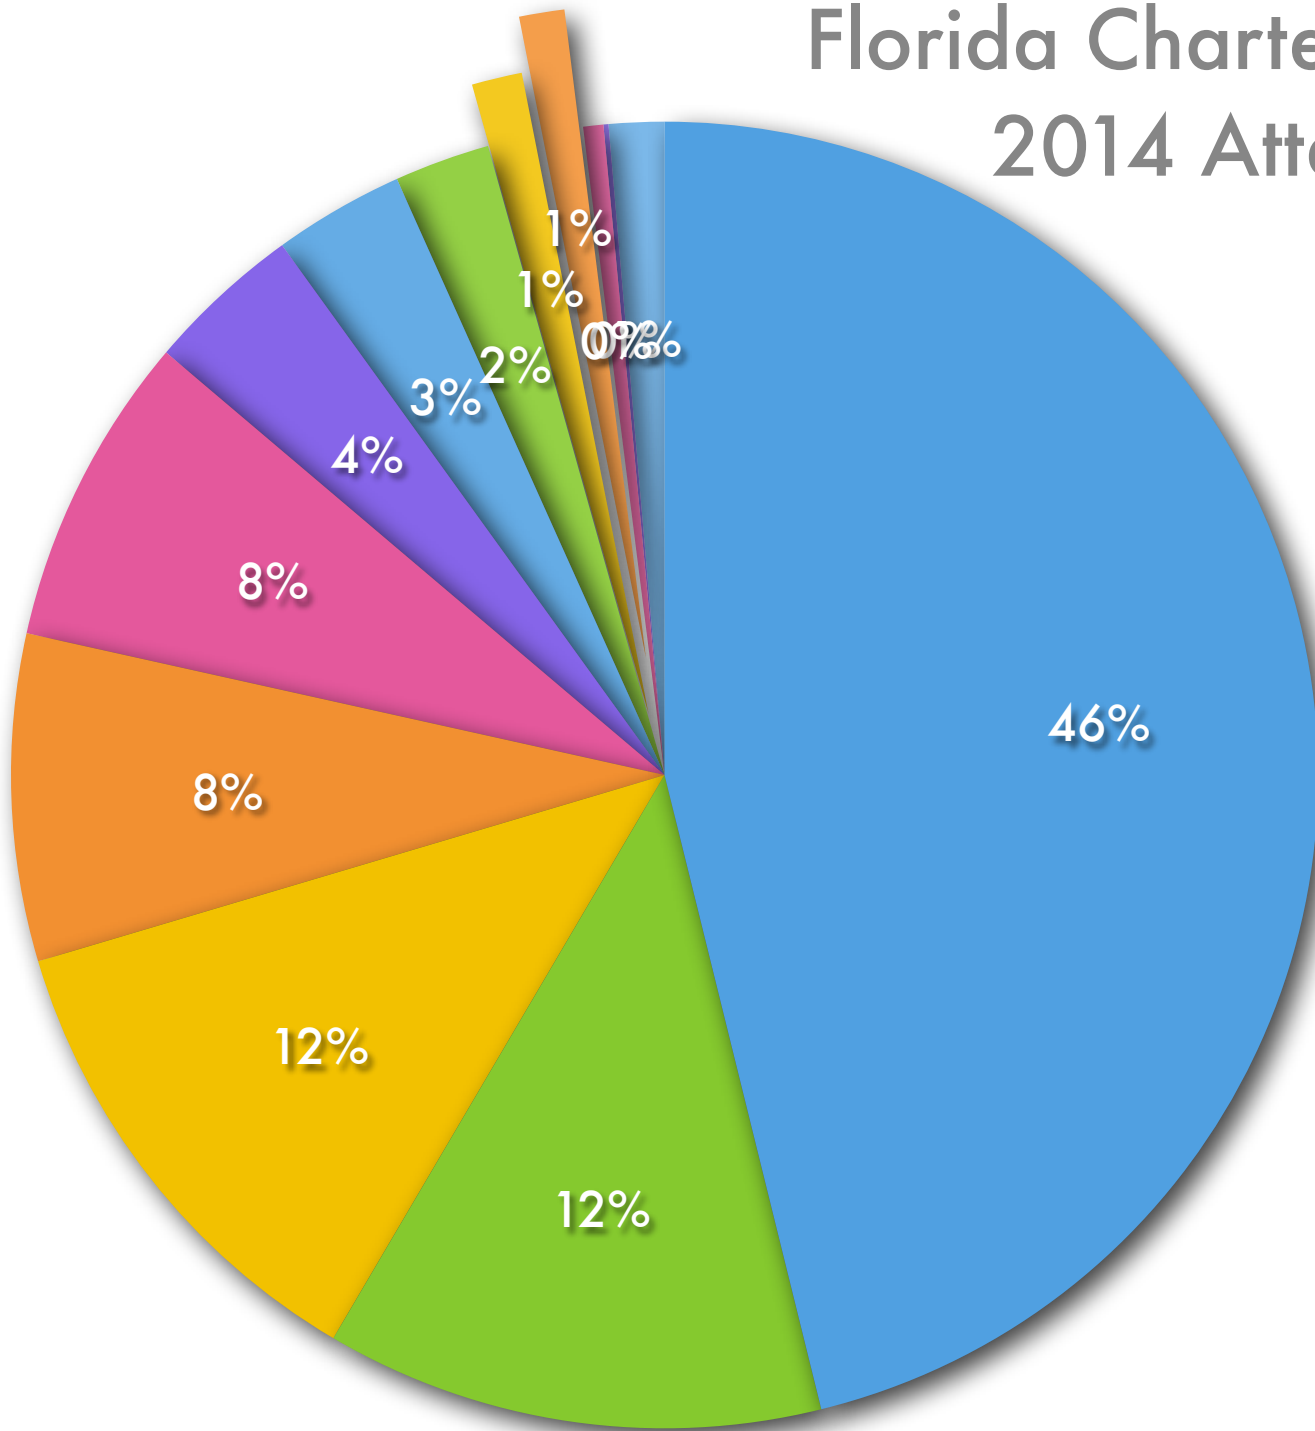

Florida Charter School Conference 2014 Attendee Demographics

- School-based Administrator
- School Board Member
- Teacher
- Management Company Representative
- Business / Community Representative
- District-based Administrator
- State Agency Official
- School Support Staff
- District Employee
- University / College Representative
- Educational Association Representative
- Federal Agency Official
- Other