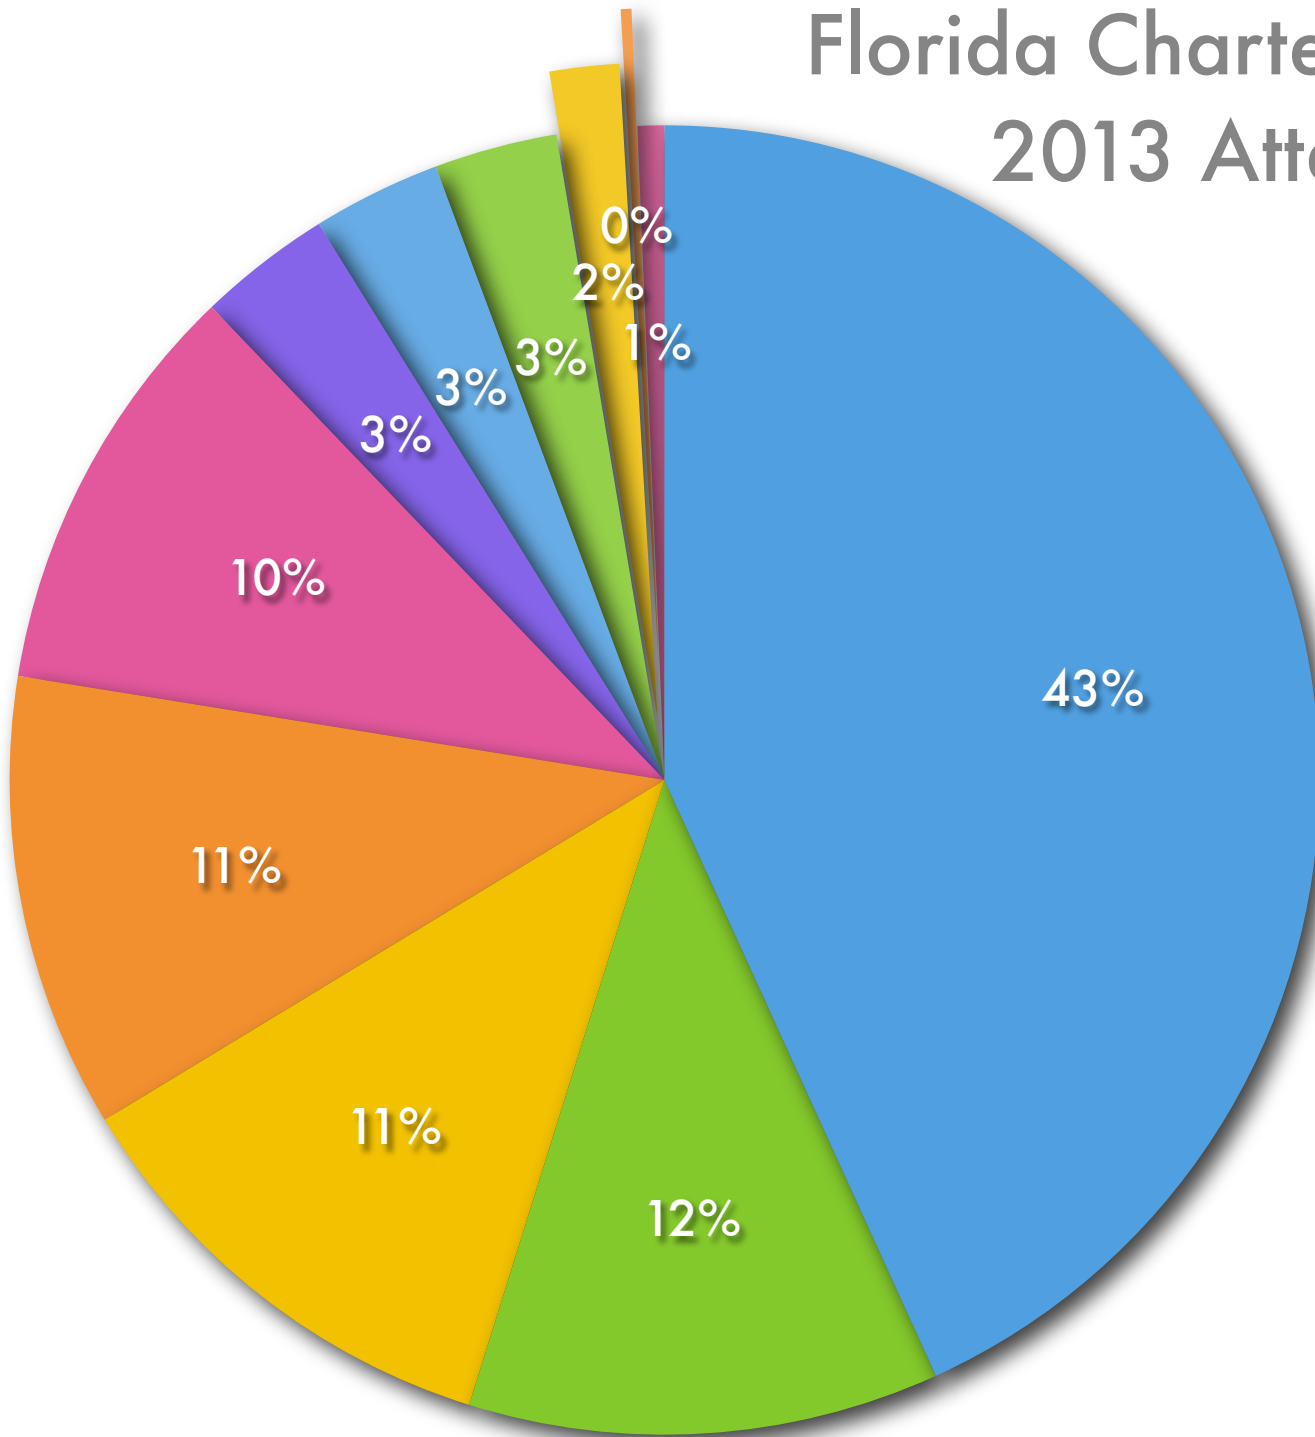

# Florida Charter School Conference 2013 Attendee Demographics

- School-based Administrators
- Business / Community Representative
- Management Company Representatives
- Board Member
- Teacher
- District Employee
- State Agency Representative
- School Support Staff
- University / College Representatives
- Parent / PTA / PTO
- Other