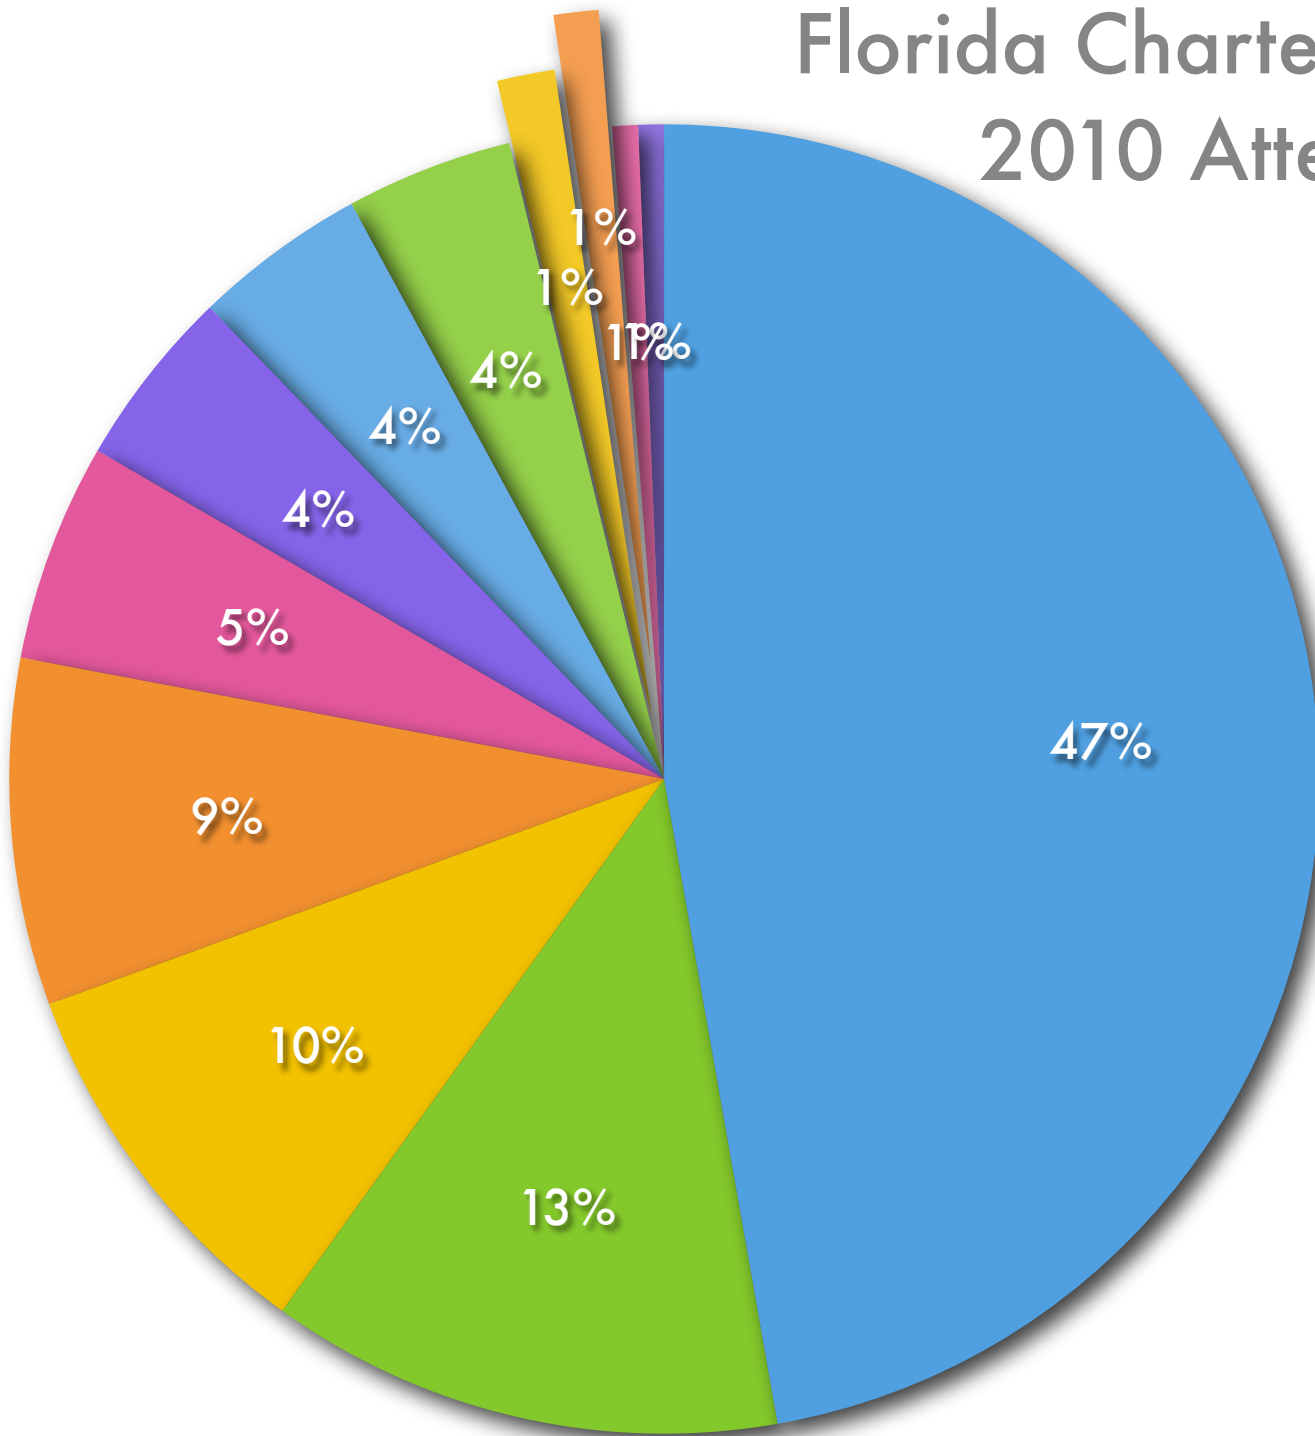

# Florida Charter School Conference 2010 Attendee Demographics

- School-based Administrators
- Board Member
- Business / Community Representative
- Management Company Representatives
- Teacher
- District-based Administrators
- State Agency Representative
- School Support Staff
- University / College Representatives
- District Employee
- Educational Association Representative
- Other