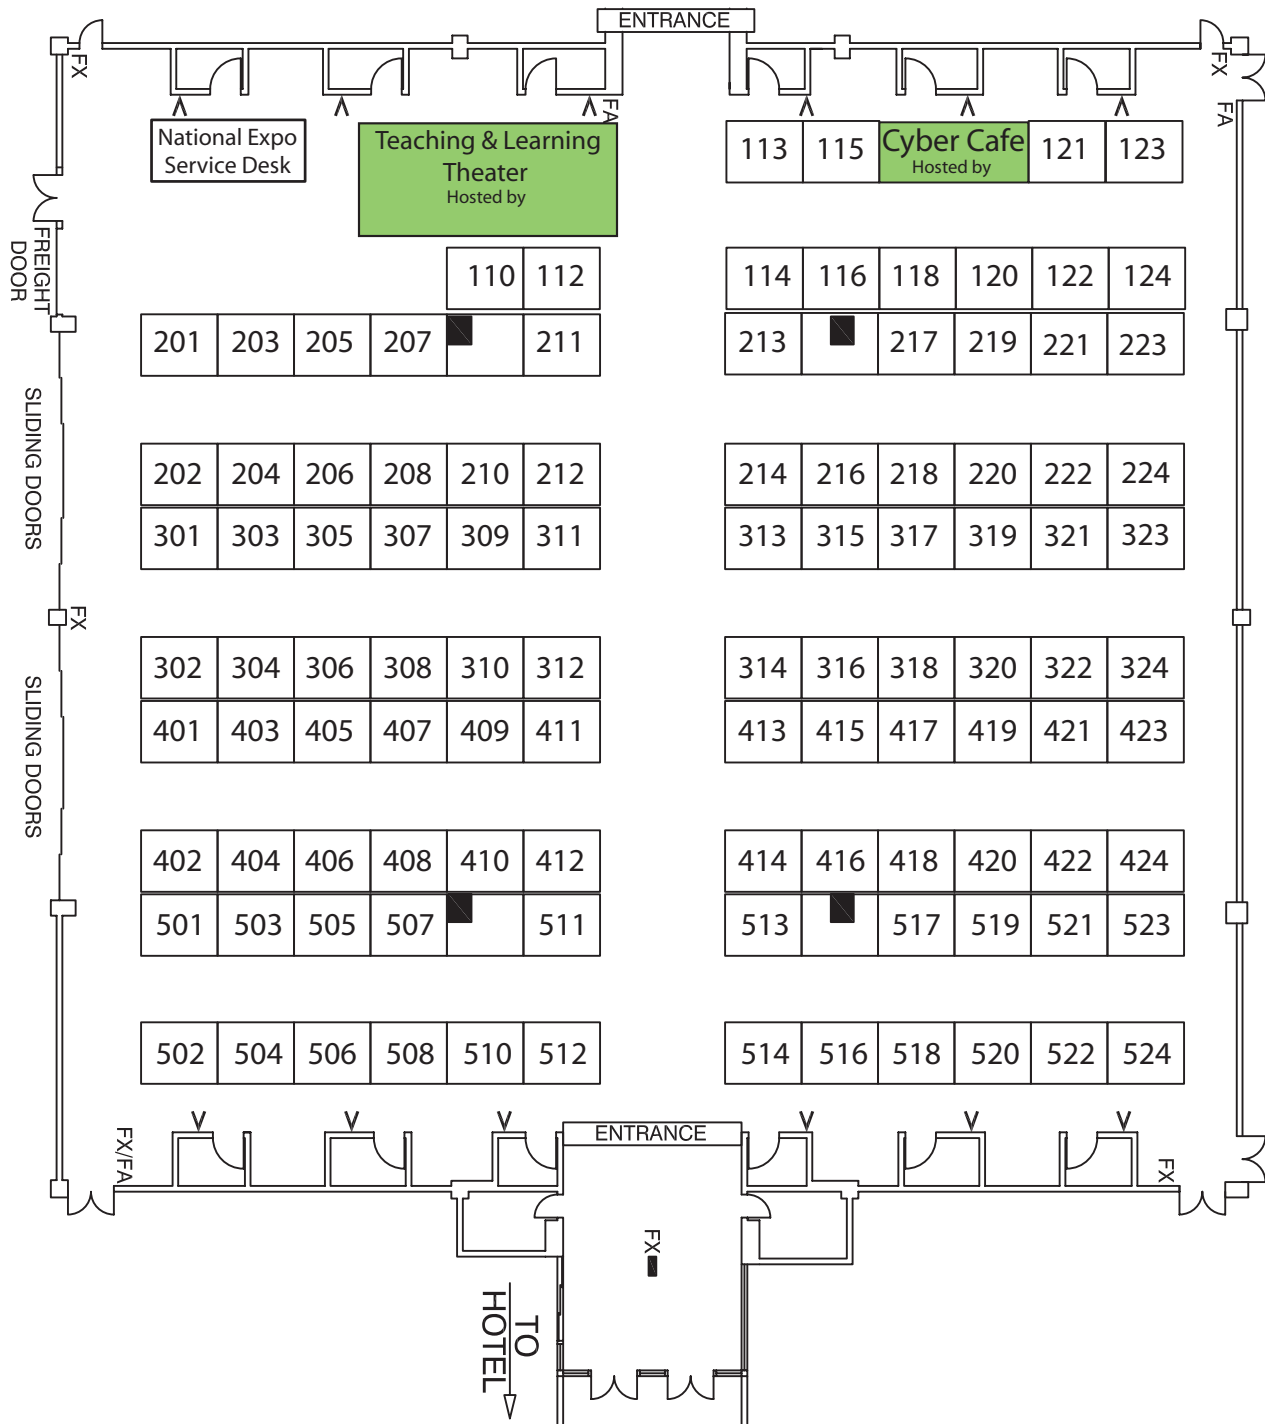

2010 Florida Charter School Conference

November 8-10, 2010

DoubleTree at the Entrance to Universal Orlando

Universal Center Hall

Orlando, FL

8' x 10' booths

Aisles 10' unless noted

National Expo
207 East Hickory Street
Athens, IL 62613